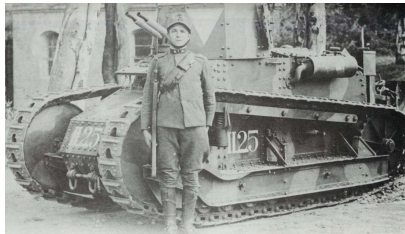

Black Lion Decals

72006 Italian Army 1915 - 1925

Numbers on sides and nose of hull

Fiat 3000

Fiat 15 ter truck

Fiat 18 BL truck

Place FIAT logo's on the grille of both the Fiat 15 and 18 trucks.

Fiat Tipo Tripoli

Place the colored bands around the turret. In the below version, place the eagle insignia on the bonnet and the licence plate on the bottomside of the hull, just behind the left front wheel..

Lancia 1ZM