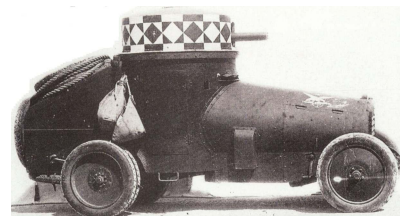

Black Lion Decals

72006 Italian Army 1915 - 1925

Numbers on sides and nose of hull

Fiat 3000

Fiat 15 ter truck

Fiat 18 BL truck

Place FIAT logo's on the grille of both the Fiat 15 and 18 trucks.

Fiat Tipo Tripoli

Place the colored bands around the turret. In the below version, place the eagle insignia on the bonnet and the licence plate on the bottomside of the hull, just behind the left front wheel..

Lancia 1ZM