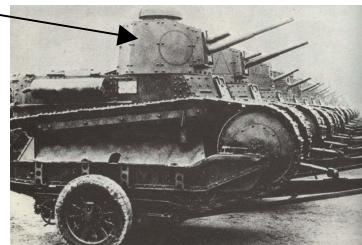

Black Lion Decals

72006 Italian Army 1915 - 1925

Numbers on sides and nose of hull

Fiat 3000

Fiat 15 ter truck

Fiat 18 BL truck

Place FIAT logo's on the grille of both the Fiat 15 and 18 trucks.

Fiat Tipo Tripoli

Place the colored bands around the turret. In the below version, place the eagle insignia on the bonnet and the licence plate on the bottomside of the hull, just behind the left front wheel..

Lancia 1ZM