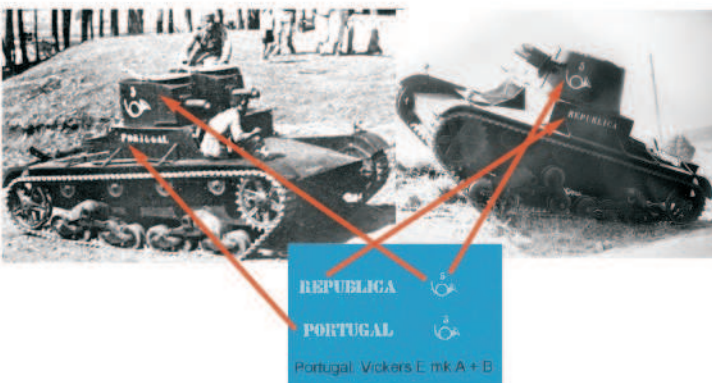

Portugal: Vickers E Mk A + B

Painted in a dark greygreen colour.