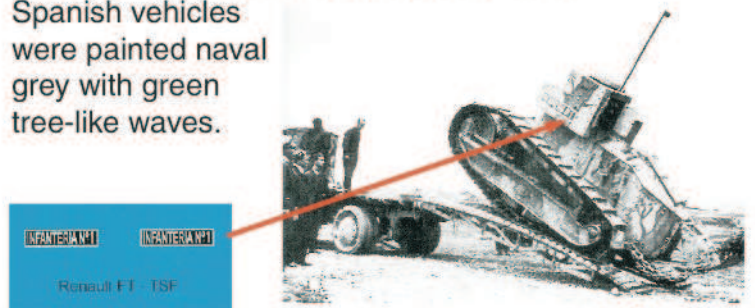

Spanish Army: Renault Ft17 - TSF

Spanish vehicles were painted naval grey with green tree-like waves.