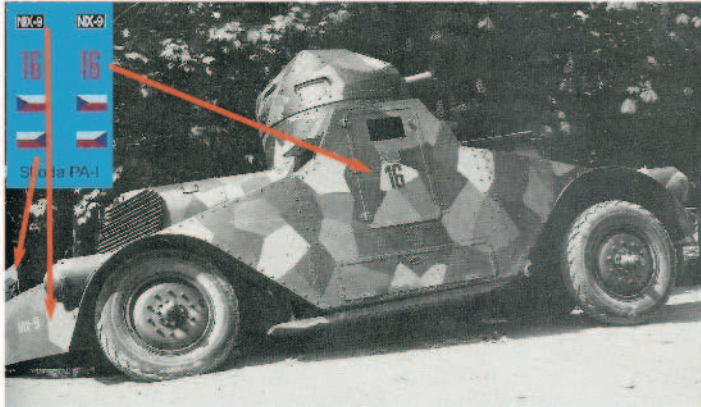

Interbellum - Misc. Armies 72031

A thrilling set of Interbellum military vehicles from various countries. Some of the were used in actual combat, like those of the Spanish and Brazilian armies, some of the saw service in the run-up to the Second World War, like the Skoda's. The French and American vehicles though did not make it to any front, nor did the Portugese Vickers.

Czech Army: Skoda PA-I

Painted in a combination of light grey, olive green, chocolate brown and sand. Angled blotches.

Czechoslovakia: Skoda PA-II

Painted similar to PA-1, but with a medium grey in stead of a light grey. and more rounded blotches.

Portugal: Vickers E Mk A + B

Painted in a dark greygreen colour.

Spanish Army - Marocco 1925: Renault Ft17 MG

These were used by the French against Algerian unsurgents in the Rif-mountains.

Spanish Army: Renault Ft17 - TSF

Spanish vehicles were painted naval grey with green tree-like waves.

Brazil: Renault FT17 MG

Used against local rebels. Coloured in an almost terra-like dark sand.

United States: Mark VIII International

France: Char FCM-2C