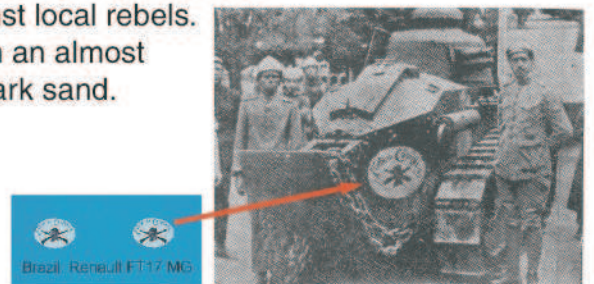

Brazil: Renault FT17 MG

Used against local rebels. Coloured in an almost terra-like dark sand.