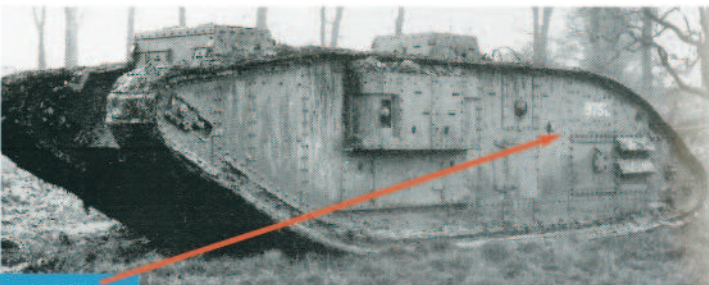

Interbellum - Misc. Armies 72031

A thrilling set of Interbellum military vehicles from various countries. Some of the were used in actual combat, like those of the Spanish and Brazilian armies, some of the saw service in the run-up to the Second World War, like the Skoda's. The French and American vehicles though did not make it to any front, nor did the Portugese Vickers.

Imposing tanks that finally weren't used in WW2. Painted in French dark green.

Mark Vstar Male

Merely used for propaganda purposes. Also painted in standard dark French green.

Mark Vstar Female

Again painted in standard dark French green.