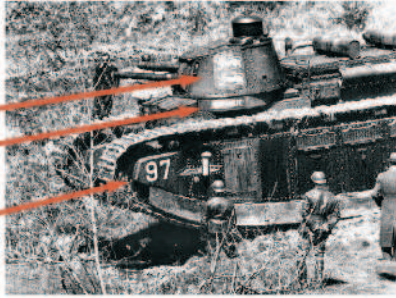

France: Char FCM-2C

Imposing tanks that finally weren't used in WW2. Painted in French dark green.