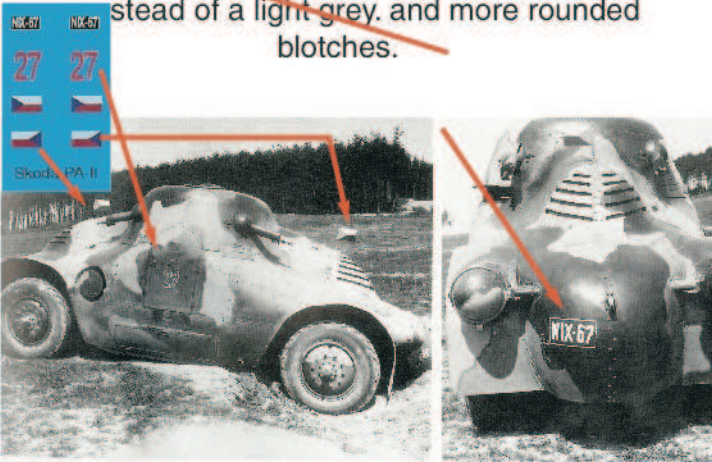

Interbellum - Misc. Armies 72031

A thrilling set of Interbellum military vehicles from various countries. Some of the were used in actual combat, like those of the Spanish and Brazilian armies, some of the saw service in the run-up to the Second World War, like the Skoda's. The French and American vehicles though did not make it to any front, nor did the Portugese Vickers.

Czech Army: Skoda PA-I

Painted in a combination of light grey, olive green, chocolate brown and sand. Angled blotches.

Czechoslovakia: Skoda PA-II

Painted similar to PA-1, but with a medium grey in stead of a light grey. and more rounded blotches.

Spanish vehicles were painted naval grey with green tree-like waves.

Brazil: Renault FT17 MG

Used against local rebels. Coloured in an almost terra-like dark sand.

United States: Mark VIII International

France: Char FCM-2C

Imposing tanks that finally weren't used in WW2. Painted in French dark green.

Mark Vstar Male

Merely used for propaganda purposes. Also painted in standard dark French green.

Mark Vstar Female

Again painted in standard dark French green.