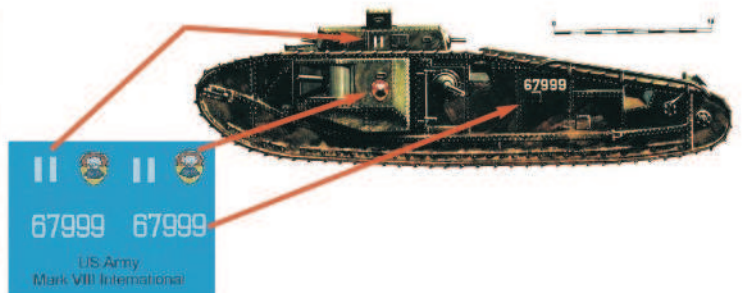

Spanish vehicles were painted naval grey with green tree-like waves.

Brazil: Renault FT17 MG

Used against local rebels. Coloured in an almost terra-like dark sand.

United States: Mark VIII International

France: Char FCM-2C